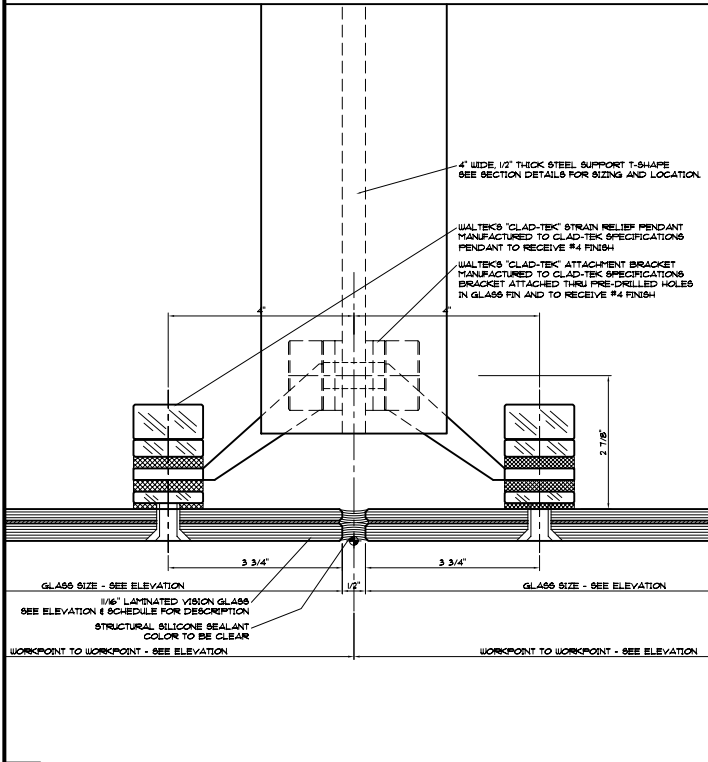

SCALE: 3/16" = 1'-0"

A GLASS ATTACHMENT PLAN DETAIL SCALE: 3" = 1'-0"

B GLASS ATTACHMENT SECTION SCALE: 3" = 1'-0"

VISIT US ON THE WEB AT: WWW.WALTEKLTD.COM - OR E-MAIL US AT SALES@WALTEKLTD.COM

IF YOU WOULD LIKE TO LEARN MORE ABOUT OUR WALL SYSTEMS OR WISH TO DISCUSS PROJECT SPECIFIC DETAILS PLEASE CONTACT US AT THE ADDRESS & PHONE NUMBER SHOWN.