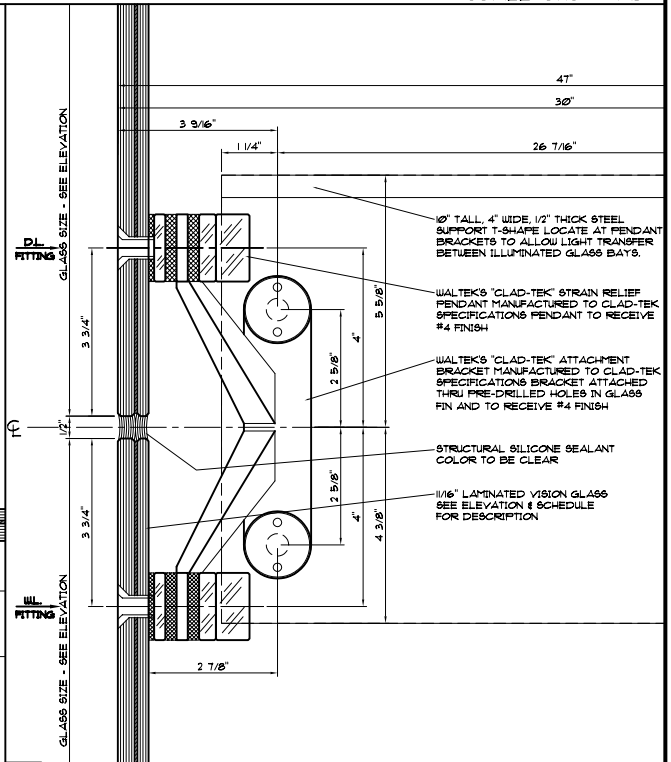

SCALE: 3/16" = 1'-0"

A GLASS ATTACHMENT PLAN DETAIL SCALE: 3" = 1'-0"

B GLASS ATTACHMENT SECTION SCALE: 3" = 1'-0"

VISIT US ON THE WEB AT: WWW.WALTEKLTD.COM - OR E-MAIL US AT SALES@WALTEKLTD.COM

IF YOU WOULD LIKE TO LEARN MORE ABOUT OUR WALL SYSTEMS OR WISH TO DISCUSS PROJECT SPECIFIC DETAILS PLEASE CONTACT US AT THE ADDRESS & PHONE NUMBER SHOWN.