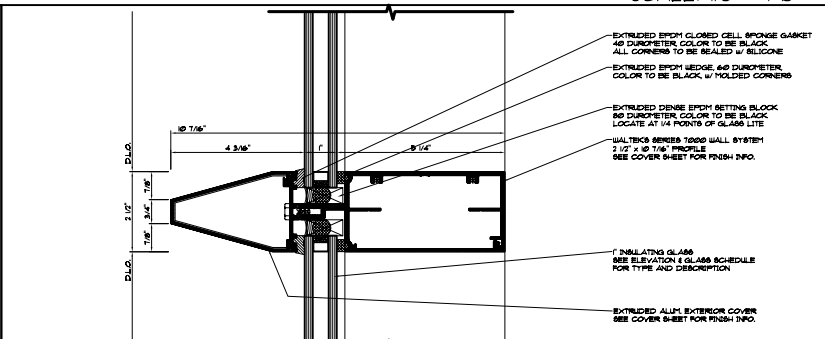

SCALE: 1/8" = 1'-0"

A HORIZONTAL AT CEILING SCALE: 2" = 1'-0"

B INTERMEDIATE HORIZONTAL SCALE: 1 1/2" = 1'-0"

C INTERMEDIATE VERTICAL SCALE: 2" = 1'-0"

D HORIZONTAL AT FLOOR LINE SCALE: 2" = 1'-0"

VISIT US ON THE WEB AT: WWW.WALTEKLTD.COM - OR E-MAIL US AT SALES@WALTEKLTD.COM