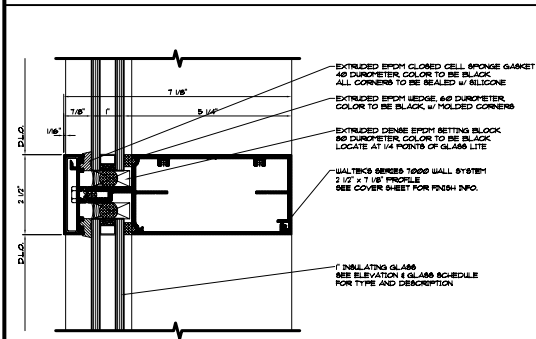

SCALE: 1/8" = 1'-0"

A HORIZONTAL AT CEILING SCALE: 2" = 1'-0"

B INTERMEDIATE HORIZONTAL SCALE: 1 1/2" = 1'-0"

C INTERMEDIATE VERTICAL SCALE: 2" = 1'-0"

D HORIZONTAL AT FLOOR LINE SCALE: 2" = 1'-0"

VISIT US ON THE WEB AT: WWW.WALTEKLTD.COM - OR E-MAIL US AT SALES@WALTEKLTD.COM