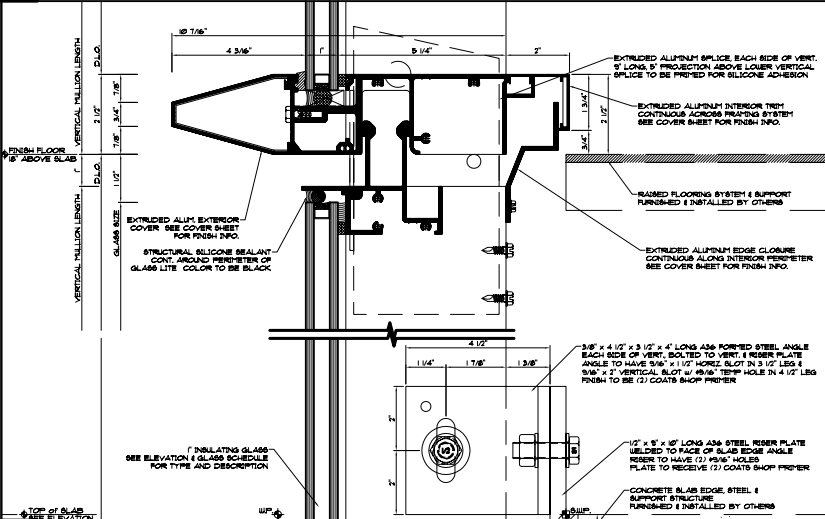

SCALE: 1/8" = 1'-0"

A HORIZONTAL AT CEILING SCALE: 2" = 1'-0"

B INTERMEDIATE HORIZONTAL SCALE: 1 1/2" = 1'-0"

C INTERMEDIATE VERTICAL SCALE: 2" = 1'-0"

D HORIZONTAL AT FLOOR LINE SCALE: 2" = 1'-0"

VISIT US ON THE WEB AT: WWW.WALTEKLTD.COM - OR E-MAIL US AT SALES@WALTEKLTD.COM