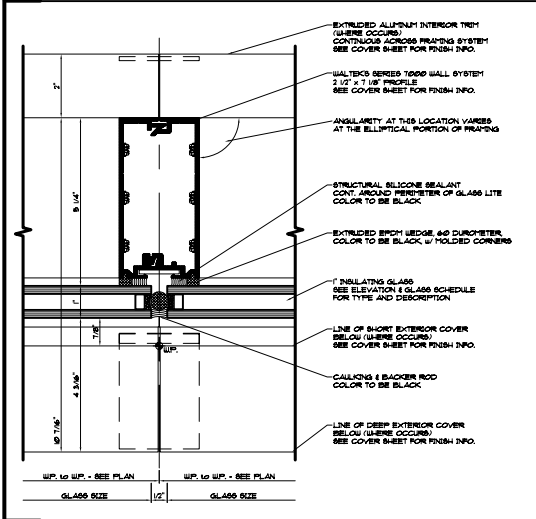

SCALE: 1/8" = 1'-0"

A HORIZONTAL AT CEILING SCALE: 2" = 1'-0"

B INTERMEDIATE HORIZONTAL SCALE: 1 1/2" = 1'-0"

C INTERMEDIATE VERTICAL SCALE: 2" = 1'-0"

D HORIZONTAL AT FLOOR LINE SCALE: 2" = 1'-0"

VISIT US ON THE WEB AT: WWW.WALTEKLTD.COM - OR E-MAIL US AT SALES@WALTEKLTD.COM