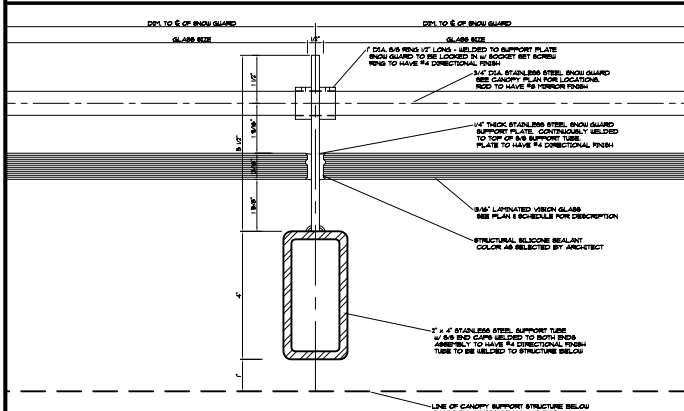

PLAN AT TYPICAL DIAMOND SHAPED CANOPY

SCALE: 1/8" = 1'-0"

DETAIL AT TYPICAL JOINT

SCALE: 2" = 1'-0"

DETAIL AT TYPICAL JOINT

SCALE: 2" = 1'-0"

DETAIL AT SNOW GUARD

SCALE: 2" = 1'-0"

DETAIL AT SNOW GUARD

SCALE: 2" = 1'-0"

VISIT US ON THE WEB AT: WWW.WALTEKLTD.COM - OR E-MAIL US AT SALES@WALTEKLTD.COM

CINCINNATI: (513) 577-7980

NASHVILLE: (615) 251-7040

IF YOU WOULD LIKE TO LEARN MORE ABOUT OUR WALL SYSTEMS OR WISH TO DISCUSS PROJECT SPECIFIC DETAILS PLEASE CONTACT US AT THE ADDRESS & PHONE NUMBER SHOWN.