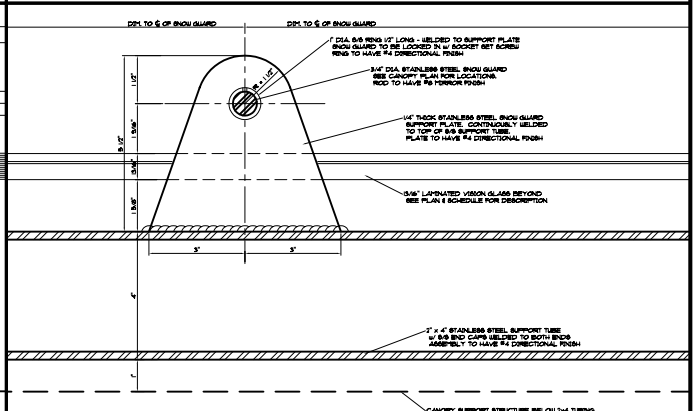

PLAN AT TYPICAL DIAMOND SHAPED CANOPY

SCALE: 1/8" = 1'-0"

DETAIL AT TYPICAL JOINT

SCALE: 2" = 1'-0"

DETAIL AT TYPICAL JOINT

SCALE: 2" = 1'-0"

DETAIL AT SNOW GUARD

SCALE: 2" = 1'-0"

DETAIL AT SNOW GUARD

SCALE: 2" = 1'-0"

VISIT US ON THE WEB AT: WWW.WALTEKLTD.COM - OR E-MAIL US AT SALES@WALTEKLTD.COM

CINCINNATI: (513) 577-7980

NASHVILLE: (615) 251-7040

IF YOU WOULD LIKE TO LEARN MORE ABOUT OUR WALL SYSTEMS OR WISH TO DISCUSS PROJECT SPECIFIC DETAILS PLEASE CONTACT US AT THE ADDRESS & PHONE NUMBER SHOWN.