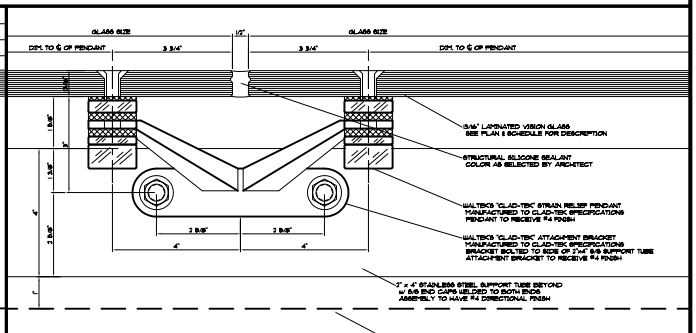

PLAN AT TYPICAL DIAMOND SHAPED CANOPY

SCALE: 1/8" = 1'-0"

DETAIL AT TYPICAL JOINT

SCALE: 2" = 1'-0"

DETAIL AT TYPICAL JOINT

SCALE: 2" = 1'-0"

DETAIL AT SNOW GUARD

SCALE: 2" = 1'-0"

DETAIL AT SNOW GUARD

SCALE: 2" = 1'-0"

VISIT US ON THE WEB AT: WWW.WALTEKLTD.COM - OR E-MAIL US AT SALES@WALTEKLTD.COM

CINCINNATI: (513) 577-7980

NASHVILLE: (615) 251-7040

IF YOU WOULD LIKE TO LEARN MORE ABOUT OUR WALL SYSTEMS OR WISH TO DISCUSS PROJECT SPECIFIC DETAILS PLEASE CONTACT US AT THE ADDRESS & PHONE NUMBER SHOWN.