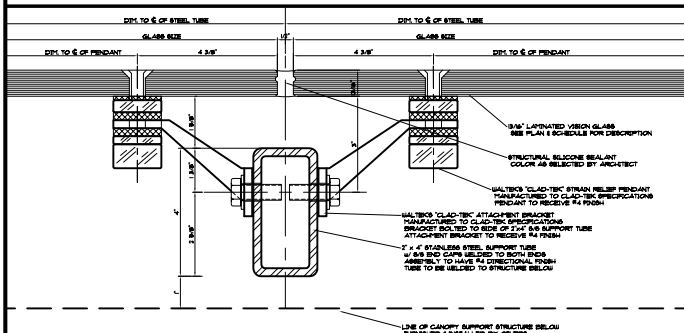

PLAN AT TYPICAL DIAMOND SHAPED CANOPY

SCALE: 1/8" = 1'-0"

DETAIL AT TYPICAL JOINT

SCALE: 2" = 1'-0"

DETAIL AT TYPICAL JOINT

SCALE: 2" = 1'-0"

DETAIL AT SNOW GUARD

SCALE: 2" = 1'-0"

DETAIL AT SNOW GUARD

SCALE: 2" = 1'-0"

VISIT US ON THE WEB AT: WWW.WALTEKLTD.COM - OR E-MAIL US AT SALES@WALTEKLTD.COM

CINCINNATI: (513) 577-7980

NASHVILLE: (615) 251-7040

IF YOU WOULD LIKE TO LEARN MORE ABOUT OUR WALL SYSTEMS OR WISH TO DISCUSS PROJECT SPECIFIC DETAILS PLEASE CONTACT US AT THE ADDRESS & PHONE NUMBER SHOWN.