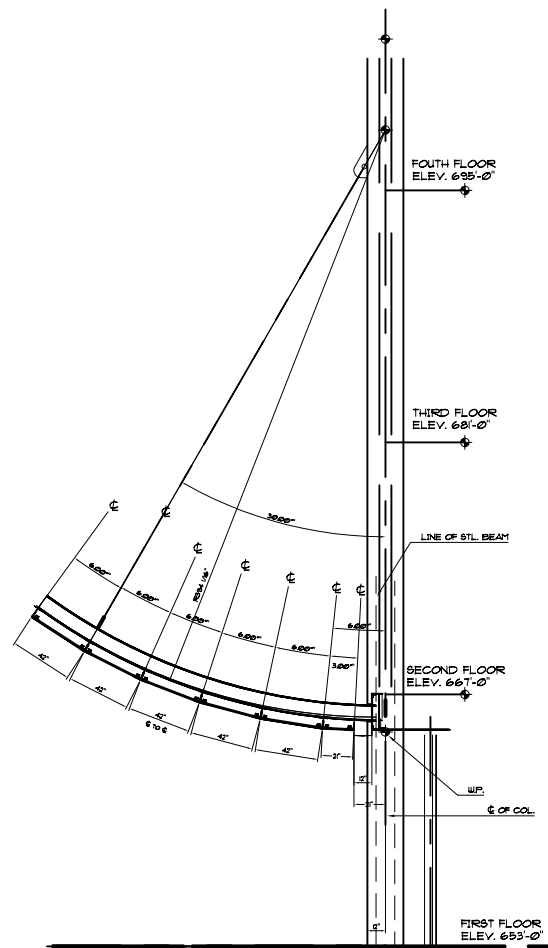

ISOMETRIC OF CANOPY

SCALE: 1/16" = 1'-0"

SECTION AT CANOPY

SCALE: 3/32" = 1'-0"

ISOMETRIC OF CANOPY

SCALE: 3" = 1'-0"

ISOMETRIC OF CANOPY

SCALE: 3" = 1'-0"