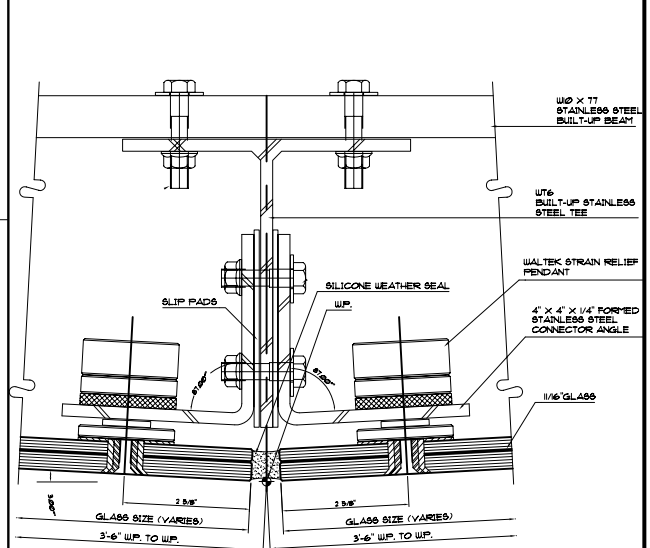

ISOMETRIC OF CANOPY

SCALE: 1/16" = 1'-0"

SECTION AT CANOPY

SCALE: 3/32" = 1'-0"

ISOMETRIC OF CANOPY

SCALE: 3" = 1'-0"

ISOMETRIC OF CANOPY

SCALE: 3" = 1'-0"