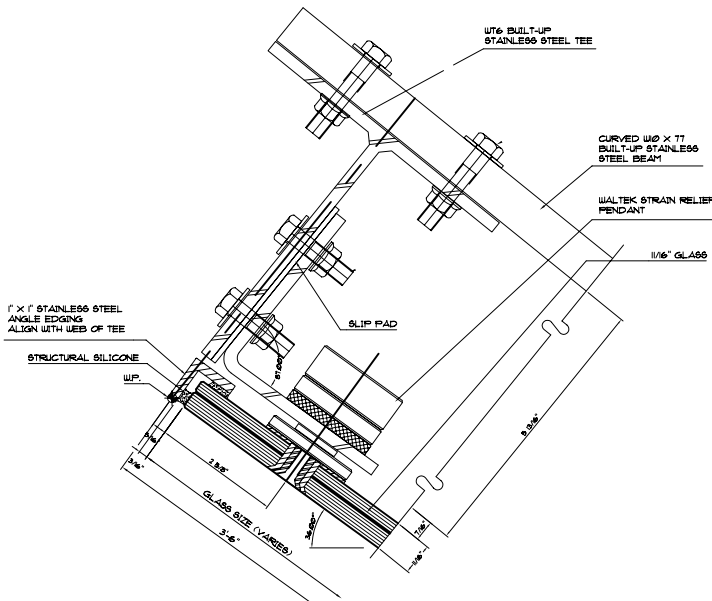

ISOMETRIC OF CANOPY

SCALE: 1/16" = 1'-0"

SECTION AT CANOPY

SCALE: 3/32" = 1'-0"

ISOMETRIC OF CANOPY

SCALE: 3" = 1'-0"

ISOMETRIC OF CANOPY

SCALE: 3" = 1'-0"